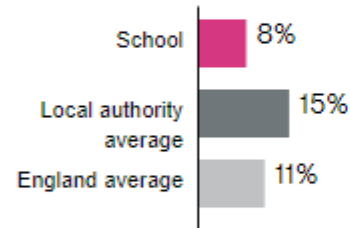

0.4

[More score details ?](#)

Maths

Well above average

4.5

[More score details ?](#)

Pupils meeting expected standard in reading, writing and maths ?

Pupils achieving at a higher standard in reading, writing and maths ?