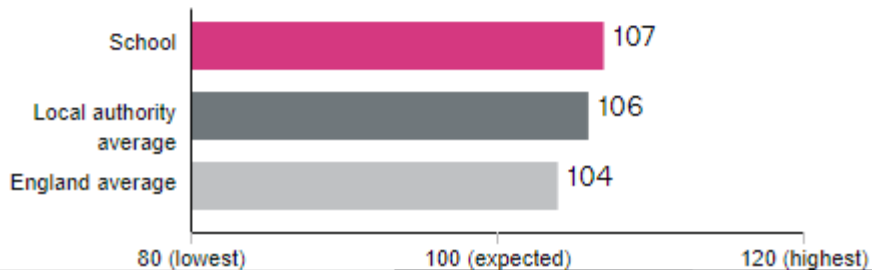

Average score in reading ?