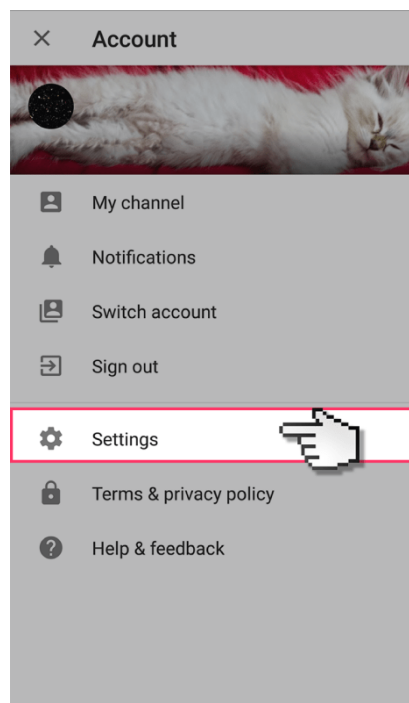

Parental controls guide

YouTube App guide

Parental Controls information

Type of guide

Entertainment & Search engines

Features and Benefits

Restricted Mode is an opt-in setting that helps screen out explicit and adult content to protect your children when they use YouTube. It also screens out comments on all videos your child watches.

What specific content can I restrict?

Innapropriate content

What do I need?

A Google account (Email & Password)

YouTube App guide

Open up the YouTube app on your smartphone.

YouTube App guide

Select your account icon to open the drop down menu and select 'Settings'.

YouTube App guide

Select 'General'

YouTube App guide

And turn the restricted mode switch to 'on'.